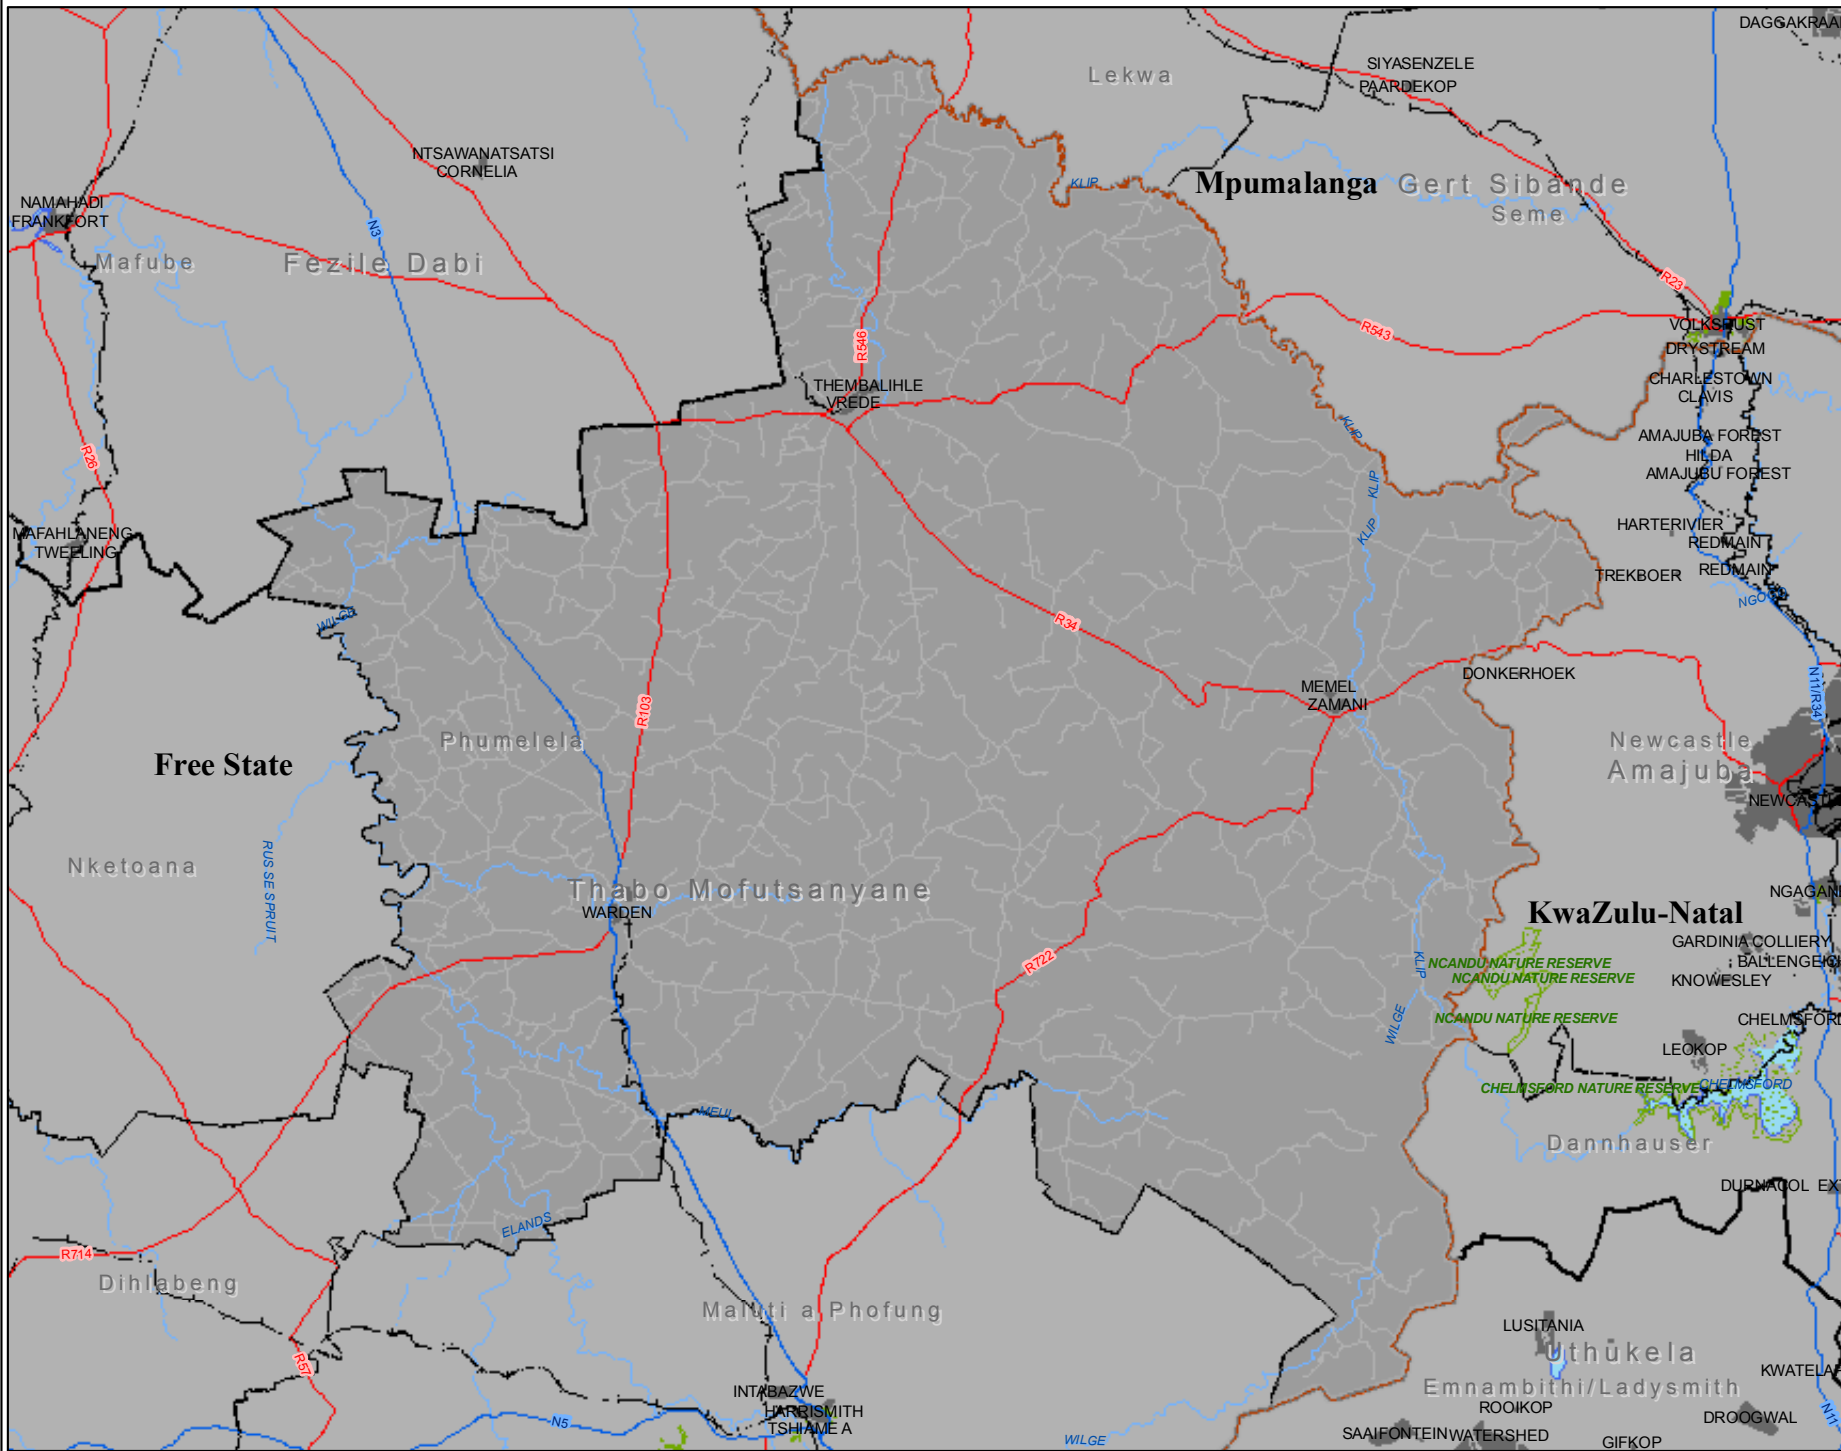

# Phumelela Municipality - Basemap

**Legend**

- Provinces
- Local Municipal Boundaries
- National Route
- Main Route
- Secondary Route
- Rail
- Parks
- Waterbodies
- Rivers
- Settlements
- District\_Municipal Boundaries

Map Created by:  
 National Disaster Management Centre  
 (+27) 12 334 0444 (t)  
 (+27) 12 334 0810 (f)  
 www.ndmc.gov.za

Data Supplied by:  
 Boundaries - MDB (08)  
 Cities & Towns - S&M (08)  
 Roads - BCX (08)  
 Parks - Dept Agriculture  
 Rivers & Waterbodies - BCX (08)

NDMC\_Maps\LM Maps\Basemap\Phumelela\_A4\_LS